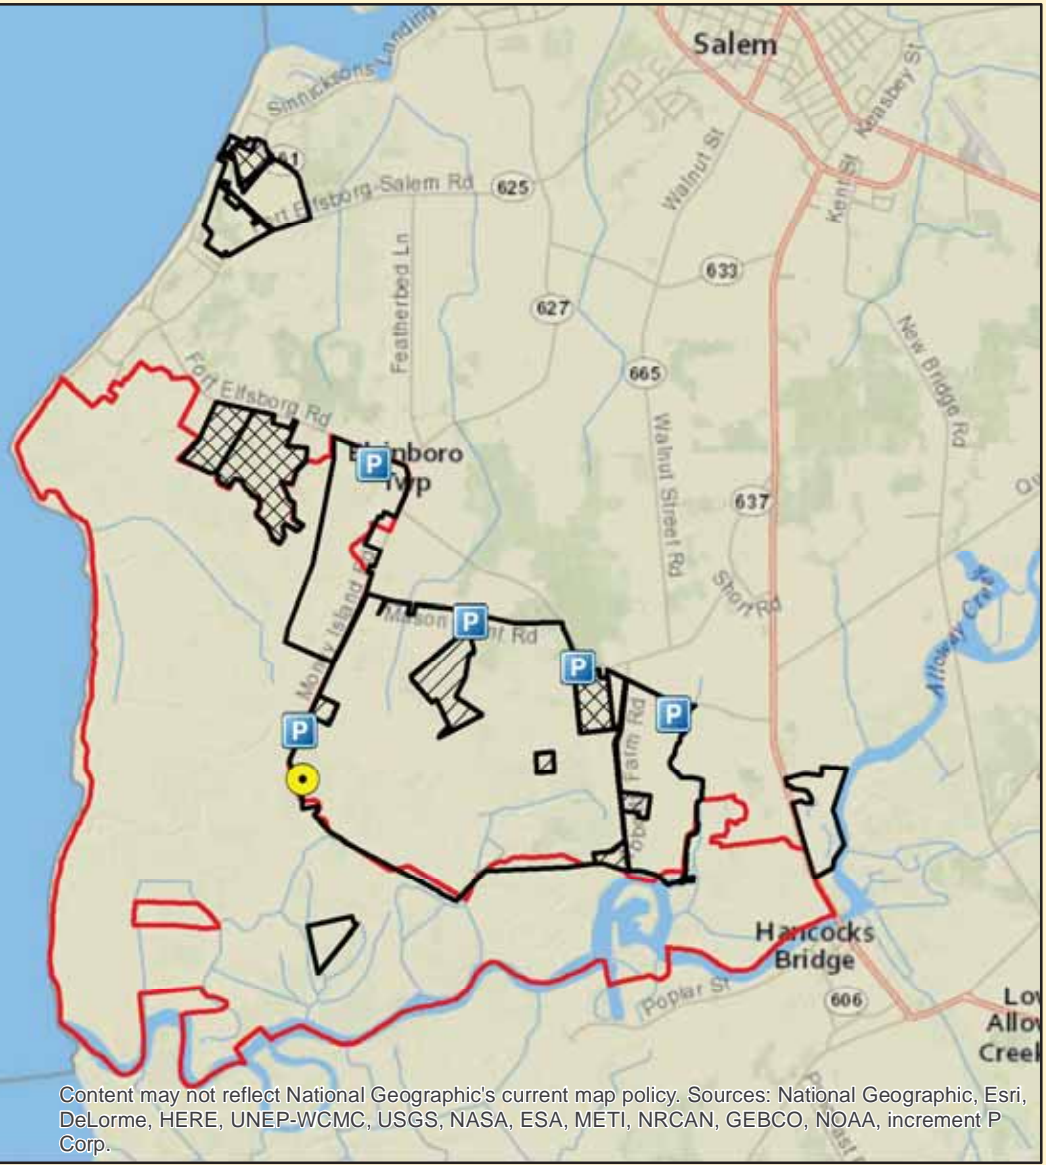

Content may not reflect National Geographic's current map policy. Sources: National Geographic, Esri, DeLorme, HERE, UNEP-WCMC, USGS, NASA, ESA, METI, NRCAN,

Content may not reflect National Geographic's current map policy. Sources: National Geographic, Esri, DeLorme, HERE, UNEP-WCMC, USGS, NASA, ESA, METI, NRCAN, GEBCO, NOAA, increment P Corp.

Abbotts Meadow Wildlife Management Area
Salem County - Elsinboro Township
1,608.09 Acres

- Parking
- Wildlife Viewing Platform
- WMA Boundary
- Exception
- Conservation Easement Public Access
- Conservation Easement No Public Access
- PSE&G 1-888-MARSHES